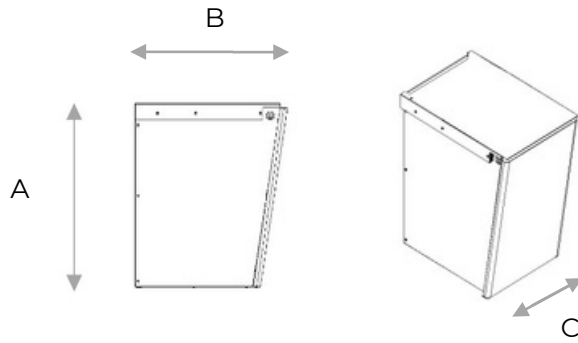

### VRS-LT

without top metal cubby

A.Overall Height	19"
B.Overall Depth	16 1/4"
C.Overall Width	11"

Internal Drawer Dimensions: 18 3/4"H x 16"D x 10 1/4"W

### VRS-LT-C

with top metal cubby

A.Overall Height	22"
B.Overall Depth	16 1/4"
C.Overall Width	11"

Internal Drawer Dims: 18 3/4"H x 16"D x 10 1/4"W  
 Internal Metal Cubby Dims: 2 3/4"H x 10 3/4"W x 10"D