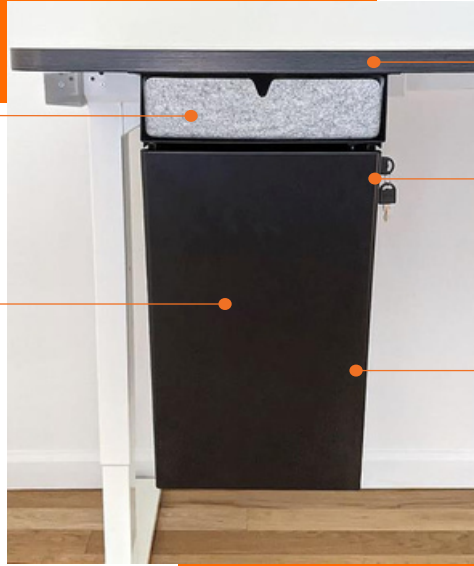

### VRS-LT-C

with top metal cubby

A.Overall Height	22"
B.Overall Depth	16 1/4"
C.Overall Width	11"

Internal Drawer Dims: 18 3/4"H x 16"D x 10 1/4"W  
 Internal Metal Cubby Dims: 2 3/4"H x 10 3/4"W x 10"D

## FEATURES

Removable Tote  
Equipped with PED  
Felt drawer for smaller items

Powder Coated  
light-weight steel

Mounts Flush to End of Table  
for a clean look

Lockable Drawer  
keyed locks

Tapered Front  
one-of-a kind design