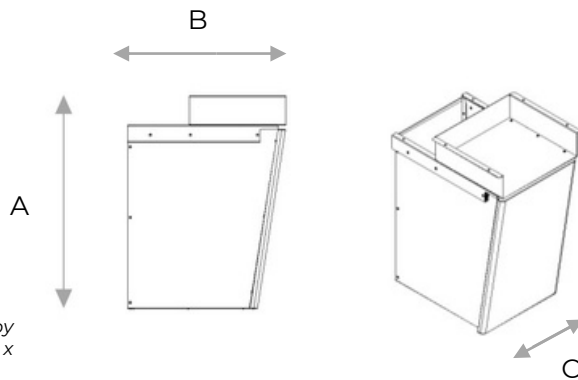

### VRS-LT

without top metal cubby

A.Overall Height	19"
B.Overall Depth	16 1/4"
C.Overall Width	11"

Internal Drawer Dimensions: 18 3/4"H x 16"D x 10 1/4"W

### VRS-LT-C

with top metal cubby

A.Overall Height	22"
B.Overall Depth	16 1/4"
C.Overall Width	11"

Internal Drawer Dims: 18 3/4"H x 16"D x 10 1/4"W  
 Internal Metal Cubby Dims: 2 3/4"H x 10 3/4"W x 10"D