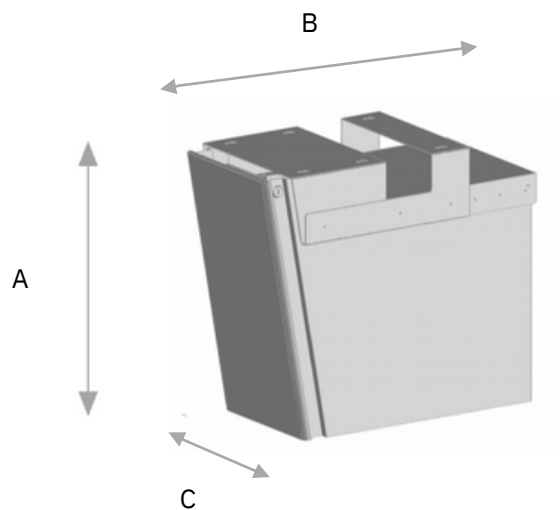

SLYDE.

Versa

VERSA MODEL

VERSA

A. Overall Height 18 ¼"

B. Overall Depth 21"

C. Overall Width 10 ½"

Internal Dimensions:
17 ¾"H x 17 ¾"D x 9 ½"W

FEATURES

Integrated Power

Conveniently charge your devices

Easy Install

Universal mounting bracket fit for any desk

Material

Light-weight steel w/durable powder coat finish that's easy to clean

Removable Tray

***Power Unit -PU**
(3) Outlets, (2) USBs

***Removable Tray**
Dimensions
2"H x 12 3/4"W x 6"D

COLOR, MATERIAL, & FINISH CUSTOMIZATIONS

Customizations are project size dependent. Please contact info@slydeinnovations.com for further details.