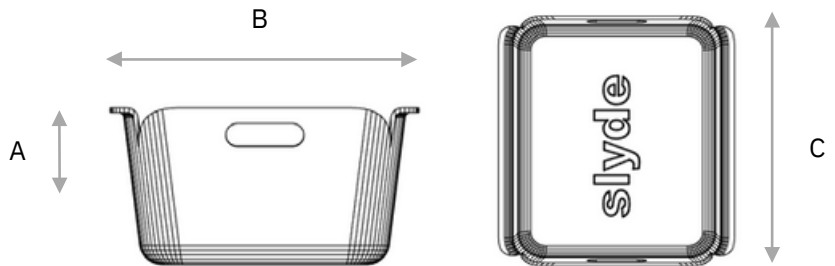

TOTem Essentials

MODELS

TOTE-SM

tot'em small

A. Overall Height	3.5"
B. Overall Width	12.75"
C. Overall Length	17.25"

TOTE-SM comes standard with lid.
See accessories for details.

TOTE-15

tot'em 15

A. Overall Height	6"
B. Overall Width	12.75"
C. Overall Length	15.5"

TOTE-15 comes standard with lid.
See accessories for details.

FEATURES

TOTem Essentials
made from
recycled PET

Laptop Storage
accommodates
most laptop sizes