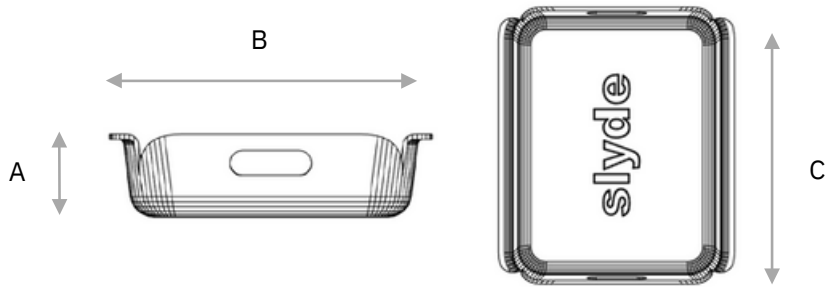

TOTem Essentials

MODELS

TOTE-SM

tot'em small

A. Overall Height	3.5"
B. Overall Width	12.75"
C. Overall Length	17.25"

TOTE-SM comes standard with lid.
See accessories for details.

TOTE-15

tot'em 15

A. Overall Height	6"
B. Overall Width	12.75"
C. Overall Length	15.5"

TOTE-15 comes standard with lid.
See accessories for details.

FEATURES

TOTem Essentials
made from
recycled PET

Laptop Storage
accommodates
most laptop sizes