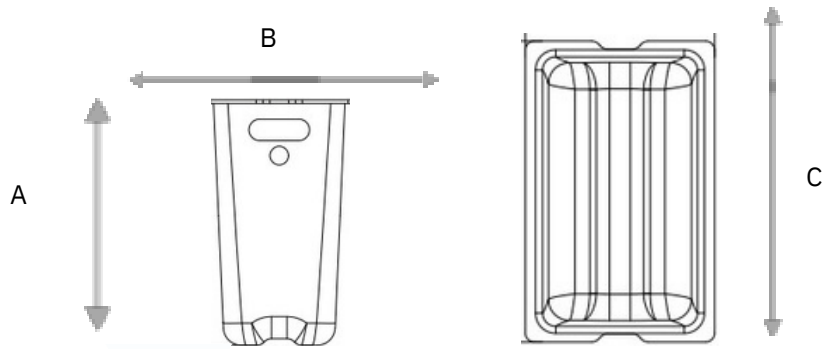

ETOTE -M
enhanced TOTem medium

A. Overall Height	7 ¾"
B. Overall Width	13 ½"
C. Overall Depth	19"

*TOTE-M comes standard with metal lid
See accessories for details.*

ETOTE-D
enhanced TOTem deep

A. Overall Height	11 ¾"
B. Overall Width	13 ½"
C. Overall Depth	19"

*TOTE-D comes standard with tray lid.
See accessories for details.*

SLYDE.

TOTem Enhanced

<https://slydeinnovations.com>

ENHANCED TOT'EM MODELS

E TOTE -V
enhanced TOTemVertical

A. Overall Height	13.5"
B. Overall Width	8.5"
C. Overall Depth	13.5"