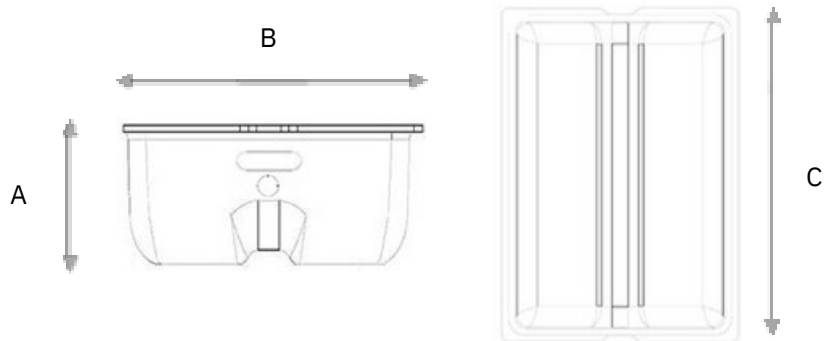

SLYDE.

TOTem Enhanced

<https://slydeinnovations.com>

ENHANCED TOT'EM MODELS

E TOTE -S
enhanced TOTem small

A. Overall Height	6"
B. Overall Width	12.7"
C. Overall Depth	16.6"

ETOTE-S comes standard with felt lid.

ETOTE -M
enhanced TOTem medium

A. Overall Height	7 ¾"
B. Overall Width	13 ½"
C. Overall Depth	19"

*TOTE-M comes standard with metal lid
See accessories for details.*

ETOTE-D
enhanced TOTem deep

A. Overall Height	11 ¾"
B. Overall Width	13 ½"
C. Overall Depth	19"

*TOTE-D comes standard with tray lid.
See accessories for details.*

SLYDE.

TOTem Enhanced

<https://slydeinnovations.com>

ENHANCED TOT'EM MODELS

E TOTE -V
enhanced TOTemVertical

A. Overall Height	13.5"
B. Overall Width	8.5"
C. Overall Depth	13.5"