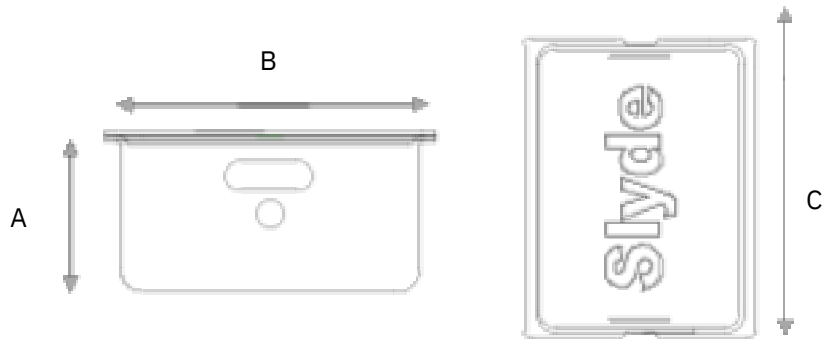

SLYDE.

TOTem Enhanced

<https://slydeinnovations.com>

ENHANCED TOT'EM MODELS

E TOTE -S
enhanced TOTem small

A. Overall Height	6"
B. Overall Width	12.7"
C. Overall Depth	16.6"

ETOTE-S comes standard with felt lid.

ETOTE -M
enhanced TOTem medium

A. Overall Height	7 ¾"
B. Overall Width	13 ½"
C. Overall Depth	19"

*TOTE-M comes standard with metal lid
See accessories for details.*

ETOTE-D
enhanced TOTem deep

A. Overall Height	11 ¾"
B. Overall Width	13 ½"
C. Overall Depth	19"

*TOTE-D comes standard with tray lid.
See accessories for details.*

SLYDE.

TOTem Enhanced

<https://slydeinnovations.com>

ENHANCED TOT'EM MODELS

E TOTE -V
enhanced TOTemVertical

A. Overall Height	13.5"
B. Overall Width	8.5"
C. Overall Depth	13.5"