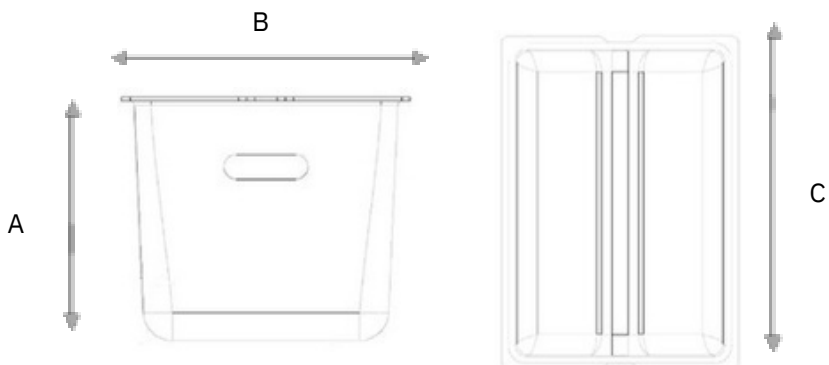

SLYDE.

TOTem Enhanced

<https://slydeinnovations.com>

ENHANCED TOT'EM MODELS

E TOTE -S
enhanced TOTem small

A. Overall Height	6"
B. Overall Width	12.7"
C. Overall Depth	16.6"

ETOTE-S comes standard with felt lid.

ETOTE -M
enhanced TOTem medium

A. Overall Height	7 ¾"
B. Overall Width	13 ½"
C. Overall Depth	19"

*TOTE-M comes standard with metal lid
See accessories for details.*

ETOTE-D
enhanced TOTem deep

A. Overall Height	11 ¾"
B. Overall Width	13 ½"
C. Overall Depth	19"

*TOTE-D comes standard with tray lid.
See accessories for details.*

SLYDE.

TOTem Enhanced

<https://slydeinnovations.com>

ENHANCED TOT'EM MODELS

E TOTE -V
enhanced TOTemVertical

A. Overall Height	13.5"
B. Overall Width	8.5"
C. Overall Depth	13.5"