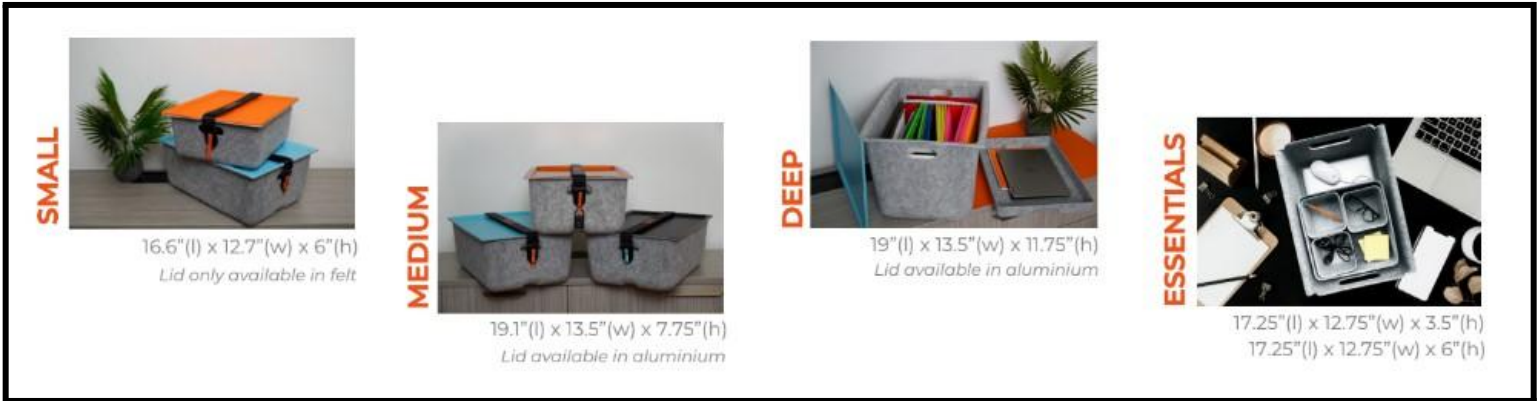

SLYDE.

TOTem RETROFIT KIT QUICK SPECIFICATION GUIDE

Making your workspace hybrid-friendly has never been so easy.
With the TOTem Retrofit Kit we can help update your space using existing furniture.

#1: Tell us which existing shelving system you have

#2: We provide a retrofit kit to fit your shelf

TOTem kit is a metal shelf insert with lockable office caddies that converts your existing screen into an employee day storage console.

#3: Choose your TOTem size

Transport work essentials & set up a personalized workstation in no time with a Slyde TOTem
Starting at only \$90 per tote!

#4: Mount the kits to your shelving system

SLYDE.

Features:

- A kit is available for any space division screen or bookcase
- Easy and cost effective
- Can be done in any size and color
- Comes Pre-assembled
- Is fun, cool and accessible