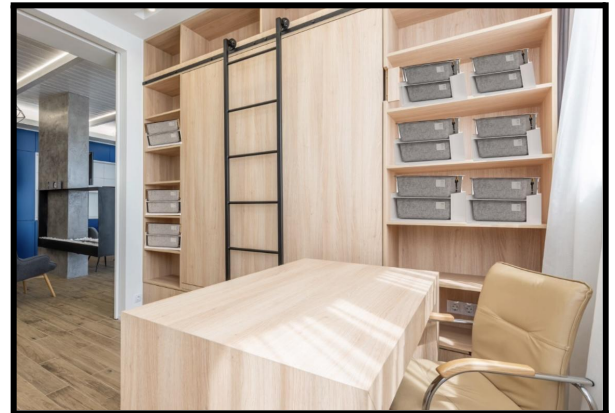

#2: We provide a retrofit kit to fit your shelf

TOTem kit is a metal shelf insert with lockable office caddies that converts your existing screen into an employee day storage console.

#3: Choose your TOTem size

Transport work essentials & set up a personalized workstation in no time with a Slyde TOTem
Starting at only \$90 per tote!

#4: Mount the kits to your shelving system

SLYDE.

Features:

- A kit is available for any space division screen or bookcase
- Easy and cost effective
- Can be done in any size and color
- Comes Pre-assembled
- Is fun, cool and accessible