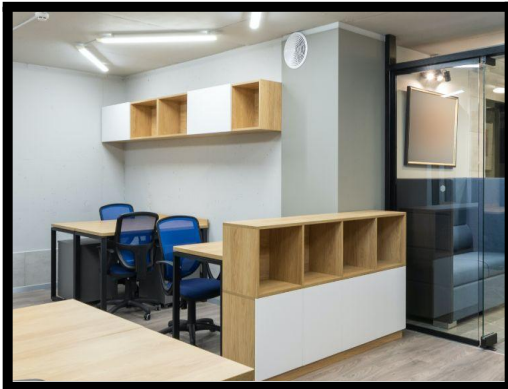

SLYDE.

TOTem RETROFIT KIT QUICK SPECIFICATION GUIDE

Making your workspace hybrid-friendly has never been so easy.
With the TOTem Retrofit Kit we can help update your space using existing furniture.

#1: Tell us which existing shelving system you have

#2: We provide a retrofit kit to fit your shelf

TOTem kit is a metal shelf insert with lockable office caddies that converts your existing screen into an employee day storage console.

#3: Choose your TOTem size

Transport work essentials & set up a personalized workstation in no time with a Slyde TOTem
Starting at only \$90 per tote!

#4: Mount the kits to your shelving system

SLYDE.

Features:

- A kit is available for any space division screen or bookcase
- Easy and cost effective
- Can be done in any size and color
- Comes Pre-assembled
- Is fun, cool and accessible