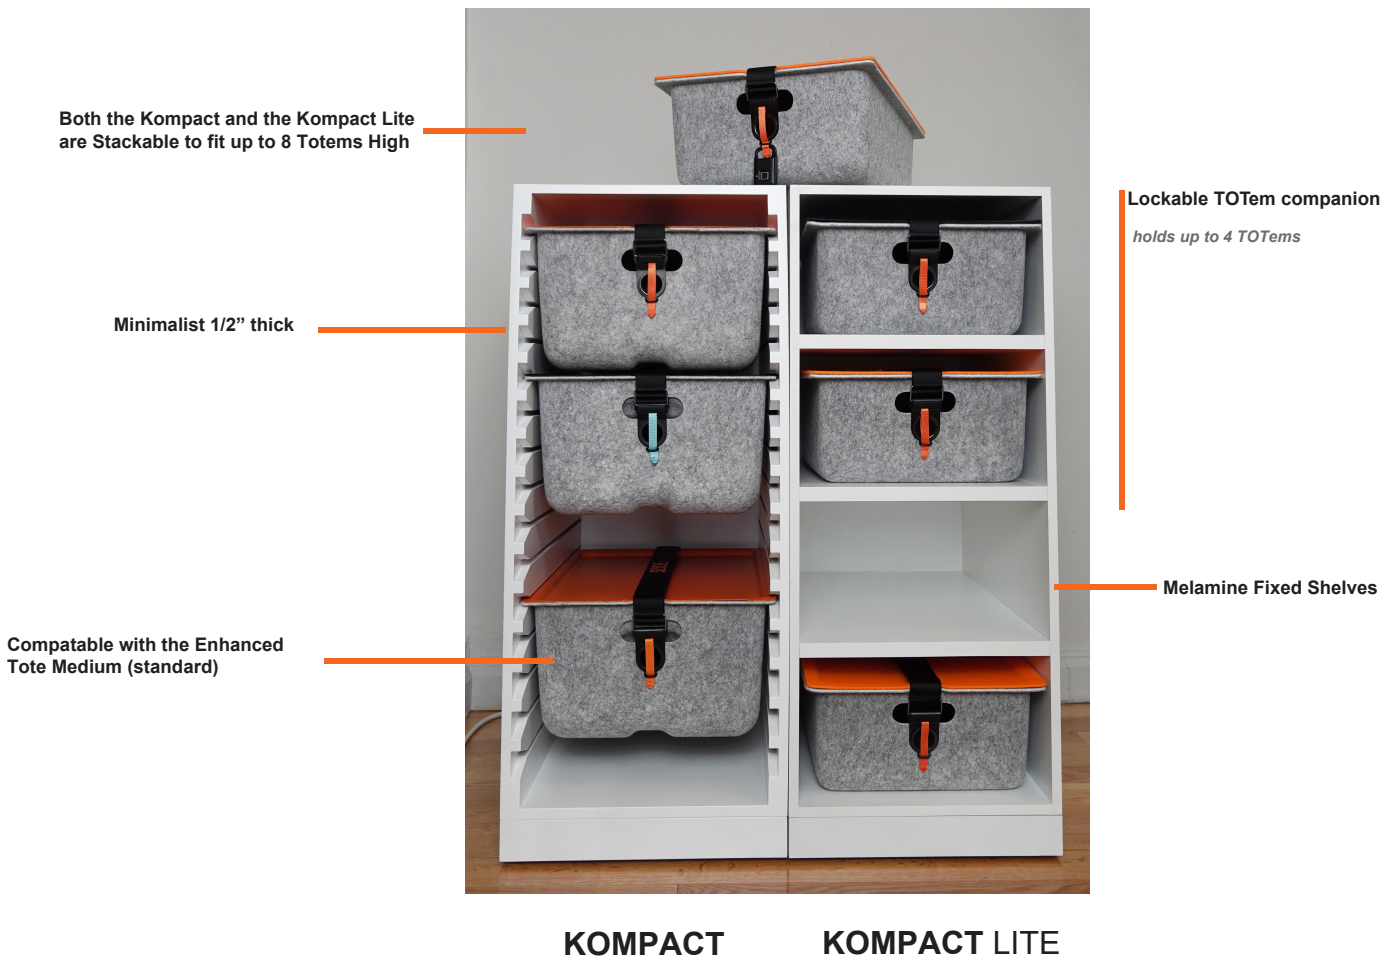

FEATURES

Don't hesitate to reach out with any further questions or inquiries.

info@slydeinnovations.com

slydeinnovations.com