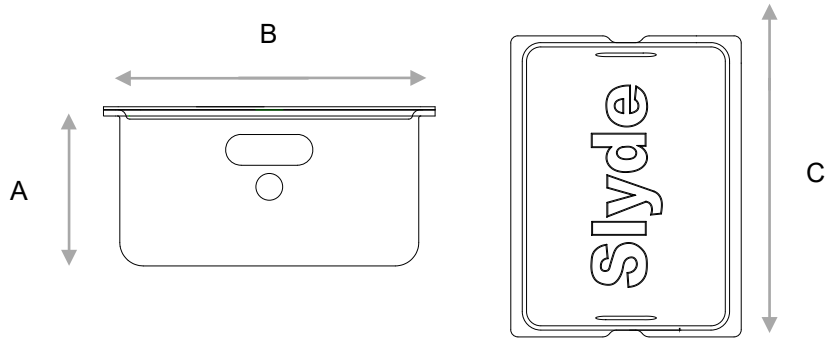

Tot'em enhanced

SLYDE.

ENHANCED TOT'EM MODELS

ETOTE-S

enhanced tot'em small

A. Overall Height	6"
B. Overall Width	12.7"
C. Overall Depth	16.6"

ETOTE-S comes standard with shoulder strap and lid.

ETOTE-M

enhanced tot'em medium

A. Overall Height	7 3/4"
B. Overall Width	13 1/2"
C. Overall Depth	19"

TOTE-M comes standard with shoulder strap and tray lid. See accessories for details.

ETOTE-D

enhanced tot'em deep

A. Overall Height	11 3/4"
B. Overall Width	13 1/2"
C. Overall Depth	19"

TOTE-DP comes standard with tray lid. See accessories for details.

FEATURES

Paper Tray Insert
Fits legal size docs

Laptop Stand
Convert any surface into an ergonomic work space.