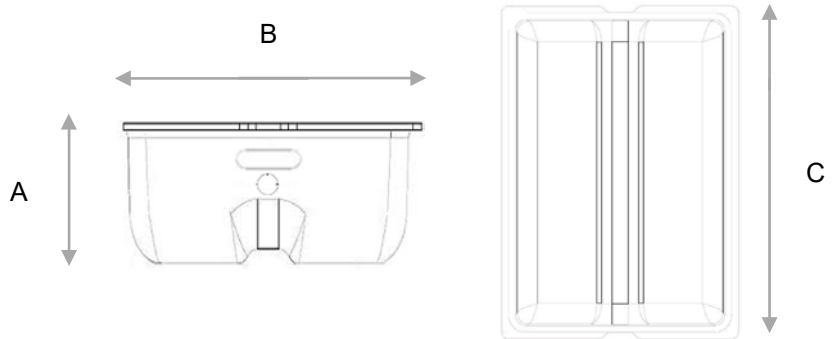

Tot'em enhanced

SLYDE.

ENHANCED TOT'EM MODELS

ETOTE-S

enhanced tot'em small

A. Overall Height	6"
B. Overall Width	12.7"
C. Overall Depth	16.6"

ETOTE-S comes standard with shoulder strap and lid.

ETOTE-M

enhanced tot'em medium

A. Overall Height	7 3/4"
B. Overall Width	13 1/2"
C. Overall Depth	19"

TOTE-M comes standard with shoulder strap and tray lid. See accessories for details.

ETOTE-D

enhanced tot'em deep

A. Overall Height	11 3/4"
B. Overall Width	13 1/2"
C. Overall Depth	19"

TOTE-DP comes standard with tray lid. See accessories for details.

FEATURES

Paper Tray Insert
Fits legal size docs

Laptop Stand
Convert any surface into an ergonomic work space.