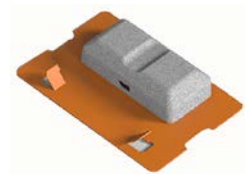

Tray Lid - TL

Paper Tray- PT

EZ Track Rails- EZR

*Shoulder Strap - STR

Laptop Stand - LS

*Omni Bracket - OB

*Deep Insert - DI

* Custom / company-branded straps are available with quantities. Contact a Slyde representative for more details.

* Omni bracket mounts under any desk. Available with or without power (3 simplex, 2 USB).

* Deep Insert available only for model TOTE-F

STANDARD COLORS & FINISHES

Slyde Grey - F01

Slate - F02

Black - F24

MORE FELT OPTIONS