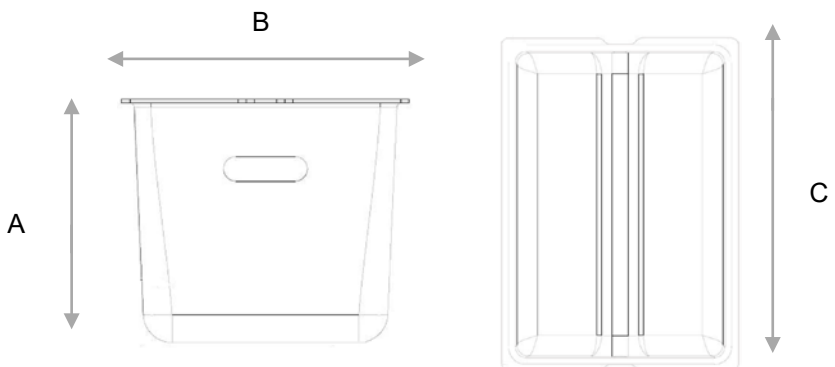

Tot'em enhanced

SLYDE.

ENHANCED TOT'EM MODELS

ETOTE-S

enhanced tot'em small

A. Overall Height	6"
B. Overall Width	12.7"
C. Overall Depth	16.6"

ETOTE-S comes standard with shoulder strap and lid.

ETOTE-M

enhanced tot'em medium

A. Overall Height	7 3/4"
B. Overall Width	13 1/2"
C. Overall Depth	19"

TOTE-M comes standard with shoulder strap and tray lid. See accessories for details.

ETOTE-D

enhanced tot'em deep

A. Overall Height	11 3/4"
B. Overall Width	13 1/2"
C. Overall Depth	19"

TOTE-DP comes standard with tray lid. See accessories for details.

FEATURES

Paper Tray Insert
Fits legal size docs

Laptop Stand
Convert any surface into an ergonomic work space.