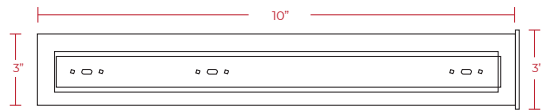

COLOR CUSTOMIZATIONS

Customizations are project size dependent.

Please contact info@slydeinnovations.com for further details & options.

STANDARD COLOR OPTIONS:

OPTIONAL:
PERFORATED BOTTOM FOR
VENTILATION

Slyde Drawer 2.0

- Triplex Surge Protector
- Duplex USB Ports 2.0
- Simple 4 Screw Instillation
- Built in Ventilation
- Customization Available

Features	
Material	Powder coat finished steel
Dimensions	15.5"W x 10"D x 3"H
Locking	Key or combo lock optional
Power Options	Duplex surge protector with ground Duplex USB 2.0 ports
Colors	Standard black and white (customization available with 100 unit minimum)