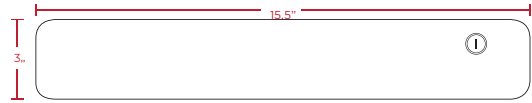

COLOR CUSTOMIZATIONS

Customizations are project size dependent.

Please contact info@slydeinnovations.com for further details & options.

STANDARD COLOR OPTIONS:

OPTIONAL:
PERFORATED BOTTOM FOR
VENTILATION

Slyde Drawer 2.0

- Triplex Surge Protector
- Duplex USB Ports 2.0
- Simple 4 Screw Instillation
- Built in Ventilation
- Customization Available

Features	
Material	Powder coat finished steel
Dimensions	15.5"W x 10"D x 3"H
Locking	Key or combo lock optional
Power Options	Duplex surge protector with ground Duplex USB 2.0 ports
Colors	Standard black and white (customization available with 100 unit minimum)