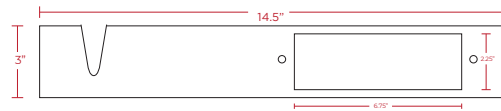

- Triplex Surge Protector
- Duplex USB Ports 2.0
- Simple 4 Screw Instillation
- Built in Ventilation
- Customization Available

Features	
Material	Powder coat finished steel
Dimensions	15.5"W x 10"D x 3"H
Locking	Key or combo lock optional
Power Options	Duplex surge protector with ground Duplex USB 2.0 ports
Colors	Standard black and white (customization available with 100 unit minimum)