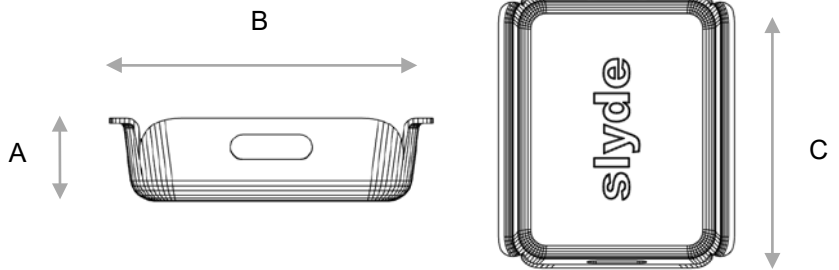

TOTem Essentials

MODELS

TOTE-SM

tot'em small

A. Overall Height	3.5"
B. Overall Width	12.75"
C. Overall Length	17.25"

TOTE-SM comes standard with lid.
See accessories for details.

TOTE-15

tot'em 15

A. Overall Height	6"
B. Overall Width	12.75"
C. Overall Length	15.5"

TOTE-15 comes standard with lid.
See accessories for details.

TOTE-LG

tot'em large

A. Overall Height	6"
B. Overall Width	12.75"
C. Overall Length	17.25"