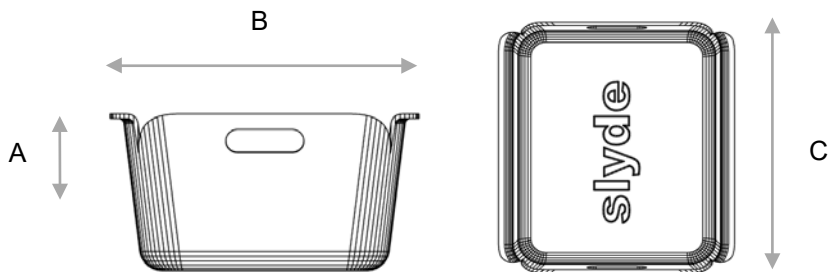

TOTem Essentials

MODELS

TOTE-SM

tot'em small

A. Overall Height	3.5"
B. Overall Width	12.75"
C. Overall Length	17.25"

TOTE-SM comes standard with lid.
See accessories for details.

TOTE-15

tot'em 15

A. Overall Height	6"
B. Overall Width	12.75"
C. Overall Length	15.5"

TOTE-15 comes standard with lid.
See accessories for details.

TOTE-LG

tot'em large

A. Overall Height	6"
B. Overall Width	12.75"
C. Overall Length	17.25"