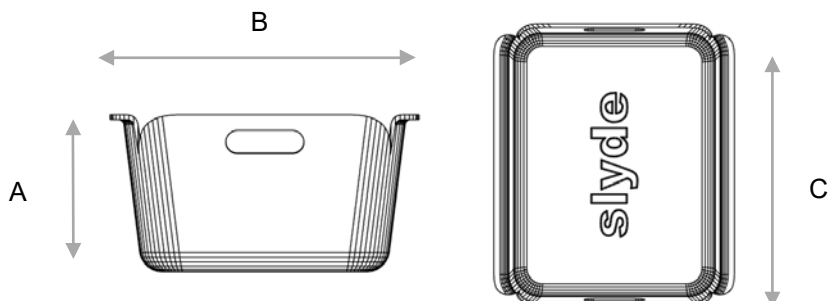

TOTem Essentials

MODELS

TOTE-SM

tot'em small

A. Overall Height	3.5"
B. Overall Width	12.75"
C. Overall Length	17.25"

TOTE-SM comes standard with lid.
See accessories for details.

TOTE-15

tot'em 15

A. Overall Height	6"
B. Overall Width	12.75"
C. Overall Length	15.5"

TOTE-15 comes standard with lid.
See accessories for details.

TOTE-LG

tot'em large

A. Overall Height	6"
B. Overall Width	12.75"
C. Overall Length	17.25"

TOTE-DP comes standard with lid and divider.
See accessories for details.

FEATURES

TOTem Essentials
made from
recycled PET

Laptop Storage
accommodates
most laptop sizes

Easy Install
mounts under
any work surface